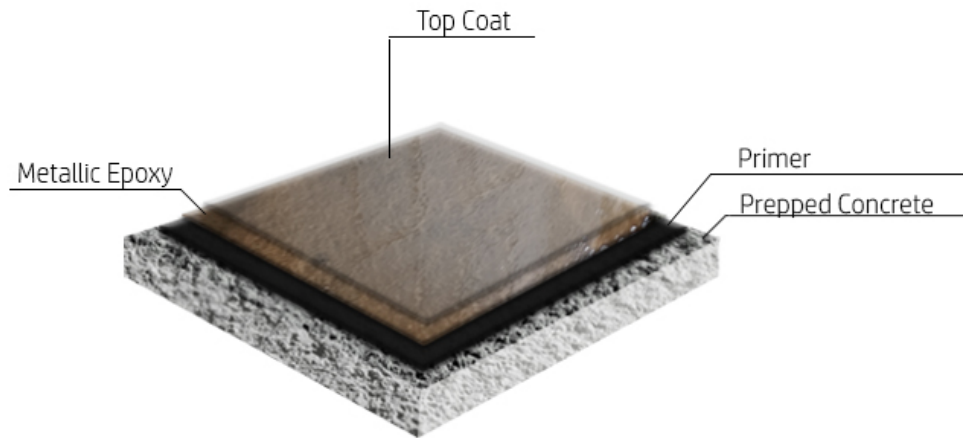

INTEGRATED FLOOR SYSTEMS

EPOXY METALLIC FLOOR SYSTEM

Our metallic epoxy system is the latest trend in floor coatings. This flooring system uses a metallic pigment mixed in an epoxy binder to create very unique 3 dimensional flooring effects. Don't be fooled by the good looks of this system, the same epoxy binder used in harsh environments is the one used in the metallic system to ensure a durable flooring system. When finished with our clear polyurea topcoat, this system can be utilized in most any environment. Our metallic epoxy system combines aesthetics and durability as well as being budget friendly.

METALLIC COLOR OPTIONS

Autumn Splendor

Caribbean Blue

Chestnut

Copper Penny

Crimson

Fire Glow

Inco Gold