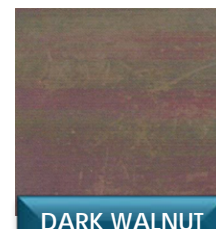

Add color to your  
concrete with  
one of the Acid  
Dyes Concrete  
Floor Supply  
provides.

AQUA BLUE

BLACK

GREEN LAWN

VINTAGE UMBER

ENGLISH RED

GOLDEN WHEAT

COLA

FERN GREEN

MALYAN TAN

DARK WALNUT