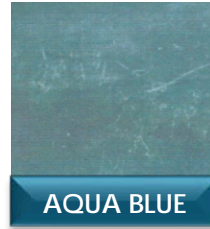

Add color to your  
concrete with  
one of the Acid  
Dyes Concrete  
Floor Supply  
provides.

AQUA BLUE

BLACK

GREEN LAWN

VINTAGE UMBER

ENGLISH RED

GOLDEN WHEAT

COLA

FERN GREEN

MALYAN TAN

DARK WALNUT