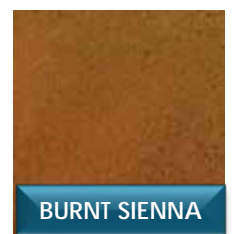

Add color to your concrete with one of the many dyes Concrete Floor Supply provides.

MAHOGANY

MAROON

RED

SEPIA

CHESTNUT

TERRA COTTA

SADDLE

BURNT SIENNA

COCO

SAND

RAW SIENNA

CARAMEL

GOLD

MIDNIGHT

FOREST

GREEN

PINE

SLATE BLUE

PATRIOT

TURQUOISE

EGGPLANT

WALNUT

BLACK