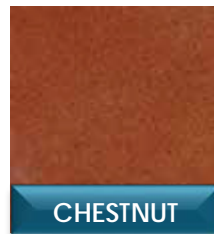

Add color to your concrete with one of the many dyes Concrete Floor Supply provides.

MAHOGANY

MAROON

RED

SEPIA

CHESTNUT

TERRA COTTA

SADDLE

BURNT SIENNA

COCO

SAND

RAW SIENNA

CARAMEL

GOLD

MIDNIGHT

FOREST

GREEN

PINE

SLATE BLUE

PATRIOT

TURQUOISE

EGGPLANT

WALNUT

BLACK