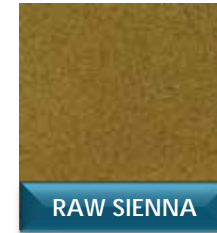

Add color to your concrete with one of the many dyes Concrete Floor Supply provides.

MAHOGANY

MAROON

RED

SEPIA

CHESTNUT

TERRA COTTA

SADDLE

BURNT SIENNA

COCO

SAND

RAW SIENNA

CARAMEL

GOLD

MIDNIGHT

FOREST

GREEN

PINE

SLATE BLUE

PATRIOT

TURQUOISE

EGGPLANT

WALNUT

BLACK